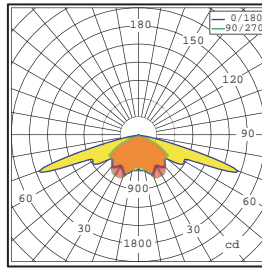

Photometrics

Photometric curve

Lamp:150W HPS 15000Lm

Isolux curve

Mouthing Height:4m

TYPE III

Photometric curve

Lamp:70W HPS 6000Lm

Isolux curve

Mouthing Height:4m

TYPE III

Ordering Guide

Luminaire No. - Pole No.

Order No.	HEIGHT mm	Luminaire Ctn. cm	Total Vol m ³	G.W./N.W. kg/ctn	QUANTITIES 20'/40'
HA157A	760	51x51x78/1pcs	0.20	12/10	143/299
HA157A-PS05-4.0	4700	51x51x78/1pcs	0.36	49/47	77/158
HA157A-RMB1-PS05-3.5	4500	51x51x78/1pcs	0.39	48/53	71/146
HA157A-RMB2-PS05-3.5	4500	51x51x78/1pcs	0.62	59/69	45/92
HA157B	710	51x51x78/1pcs	0.19	12/10	143/299
HA157B-RMA1-PS05-3.5	3800	51x51x78/1pcs	0.38	48/53	73/150
HA157B-RMA2-PS05-3.5	3800	51x51x78/1pcs	0.60	59/69	46/95
HA157C	850	52x52x89/1pcs	0.24	13/11	112/224
HA157C-PS05-4.0	4700	52x52x89/1pcs	0.40	50/48	75/154
HA157C-PS05-2R-4.0	4700	52x52x89/1pcs	0.43	49/54	70/142