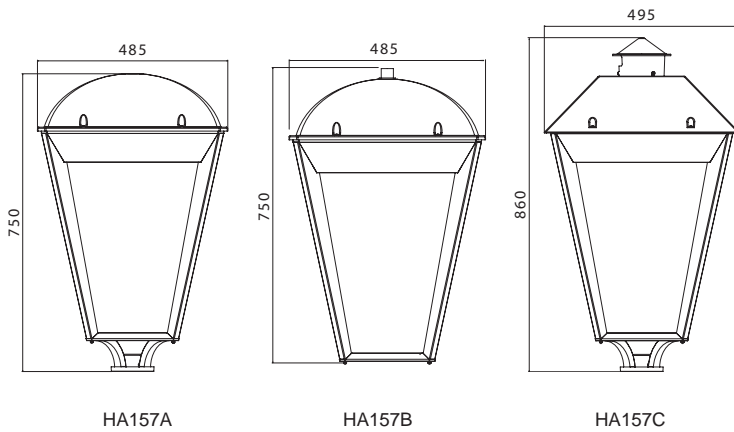

VITA SERIES

HA157C

Feature

- Traditional style area lighting
- Very High quality for upmarket
- Heavy-duty, die-cast FRP housing
- High efficiency toughened glass len
- Tool-less removable power tray assembly for ease of maintenance
- Available with medium- or mogul-base socket
- Base casting slip fits over a standard 3" O.D. tenon

Dimensions

Mechanical

Specification

Application: Urban roads and street , Squares areas, Pedestrian areas, Residential areas,Parks,Garden

Installing Hight: 3-5m

Mounting : Post-top: suitable for Ø76mmx90mm tenon

Photometrics

Photometric curve

Lamp:150W HPS 15000Lm

Isolux curve

Mouthing Height:4m

TYPE III

Photometric curve

Lamp:70W HPS 6000Lm

Isolux curve

Mouthing Height:4m

TYPE III

Ordering Guide

Luminaire No. - Pole No.

Order No.	HEIGHT mm	Luminaire Ctn. cm	Total Vol m ³	G.W./N.W. kg/ctn	QUANTITIES 20'/40'
HA157A	760	51x51x78/1pcs	0.20	12/10	143/299
HA157A-PS05-4.0	4700	51x51x78/1pcs	0.36	49/47	77/158
HA157A-RMB1-PS05-3.5	4500	51x51x78/1pcs	0.39	48/53	71/146
HA157A-RMB2-PS05-3.5	4500	51x51x78/1pcs	0.62	59/69	45/92
HA157B	710	51x51x78/1pcs	0.19	12/10	143/299
HA157B-RMA1-PS05-3.5	3800	51x51x78/1pcs	0.38	48/53	73/150
HA157B-RMA2-PS05-3.5	3800	51x51x78/1pcs	0.60	59/69	46/95
HA157C	850	52x52x89/1pcs	0.24	13/11	112/224
HA157C-PS05-4.0	4700	52x52x89/1pcs	0.40	50/48	75/154
HA157C-PS05-2R-4.0	4700	52x52x89/1pcs	0.43	49/54	70/142