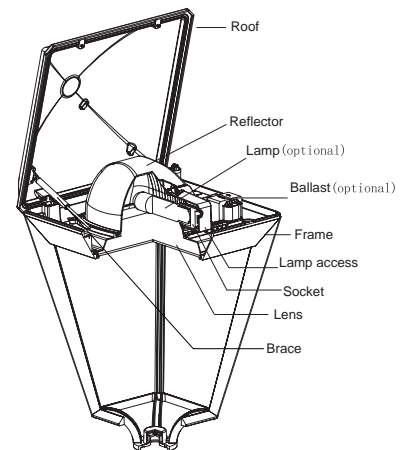

VITA SERIES

HA157C

Feature

- Traditional style area lighting
- Very High quality for upmarket
- Heavy-duty, die-cast FRP housing
- High efficiency toughened glass len
- Tool-less removable power tray assembly for ease of maintenance
- Available with medium- or mogul-base socket
- Base casting slip fits over a standard 3" O.D. tenon

Dimensions

Mechanical

Specification

Application: Urban roads and street , Squares areas, Pedestrian areas, Residential areas,Parks,Garden

Installing Hight: 3-5m

Mounting : Post-top: suitable for Ø76mmx90mm tenon

Material: FRP, fiber glass body

Roof,Frame,Base & Reflector: Fiberglass-reinforced plastics,excellent mechanical strength and bear the causticity ,vacuum metalizing for the Reflector

Lens : Toughened flat glass

Photometrics

Photometric curve

Lamp:150W HPS 15000Lm

Isolux curve

Mouthing Height:4m

TYPE III

Photometric curve

Lamp:70W HPS 6000Lm