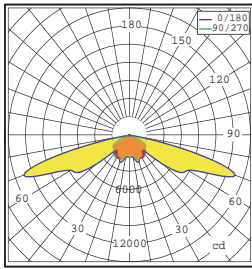

Photometrics

Photometric curve

Lamp:150W HPS 15000Lm

Isolux curve

Mouthing Height:4m

TYPE III

Photometric curve

Lamp:70W HPS 6000Lm