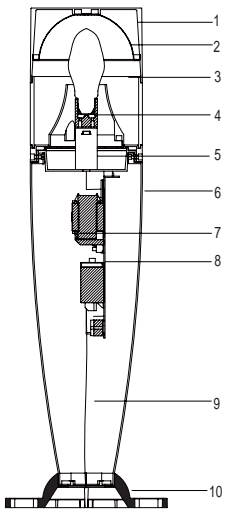

Lamp: Max 70W high pressure sodium(HPS) or metal halide(MH),or Max 23W compact fluorescent(CFL). or 3W /5W/7W/9W LED bulb, Socket: E27/E26

Bollard: Fiberglass-reinforced plastics body,having excellent mechanical strength and bear the causticity.

Mechanical information

- 1.Head: is made of FRP. UL:E240680
- 2.Reflector: aluminium
- 3.Lampshade: clear PC/acryl ,UL:E161723
- 4.Lamp: Max 23W CFL or Max 70W HPS/MH (optional)
- 5.lamp socket:E27/E26,UL:186470
- 6.Bollard: is made of FRP. UL:E240680
- 7.Ballast module (optional)
- 8.Ballast board : Steel (optional)
- 9.Wire : UL:E189672
- 10.Base: is made of FRP. UL:E240680

Ordering information

Mark: Weight not include 2kg anchor bolts and template

Order No.	Lamp Wattage	Lamp Socket	Install Height	Gross/ Net Weight	Dimension L*W*H(cm)	Packing size(cm)	QTY(pcs) 20'/40'GP
HC9804.06A	MAX 23W	E27/E26	550mm	5kg /4kg	23x23x55	27x27x57	640/1280
HC9804.08A	MAX 70W	E27/E26	800mm	6kg /5kg	26x26x80	27x27x82	430/860
HC9804.10A	MAX 70W	E27/E26	1066mm	7kg /6kg	26x26x107	27x27x109	330/660
HC9804.06B	MAX 70W	E27/E26	600mm	5kg /4kg	26x26x60	27x27x62	570/1140
HC9804.08B	MAX 70W	E27/E26	800mm	6kg /5kg	26x26x80	27x27x82	430/860
HC9804.10B	MAX 70W	E27/E26	1066mm	7kg /6kg	26x26x107	27x27x109	330/660